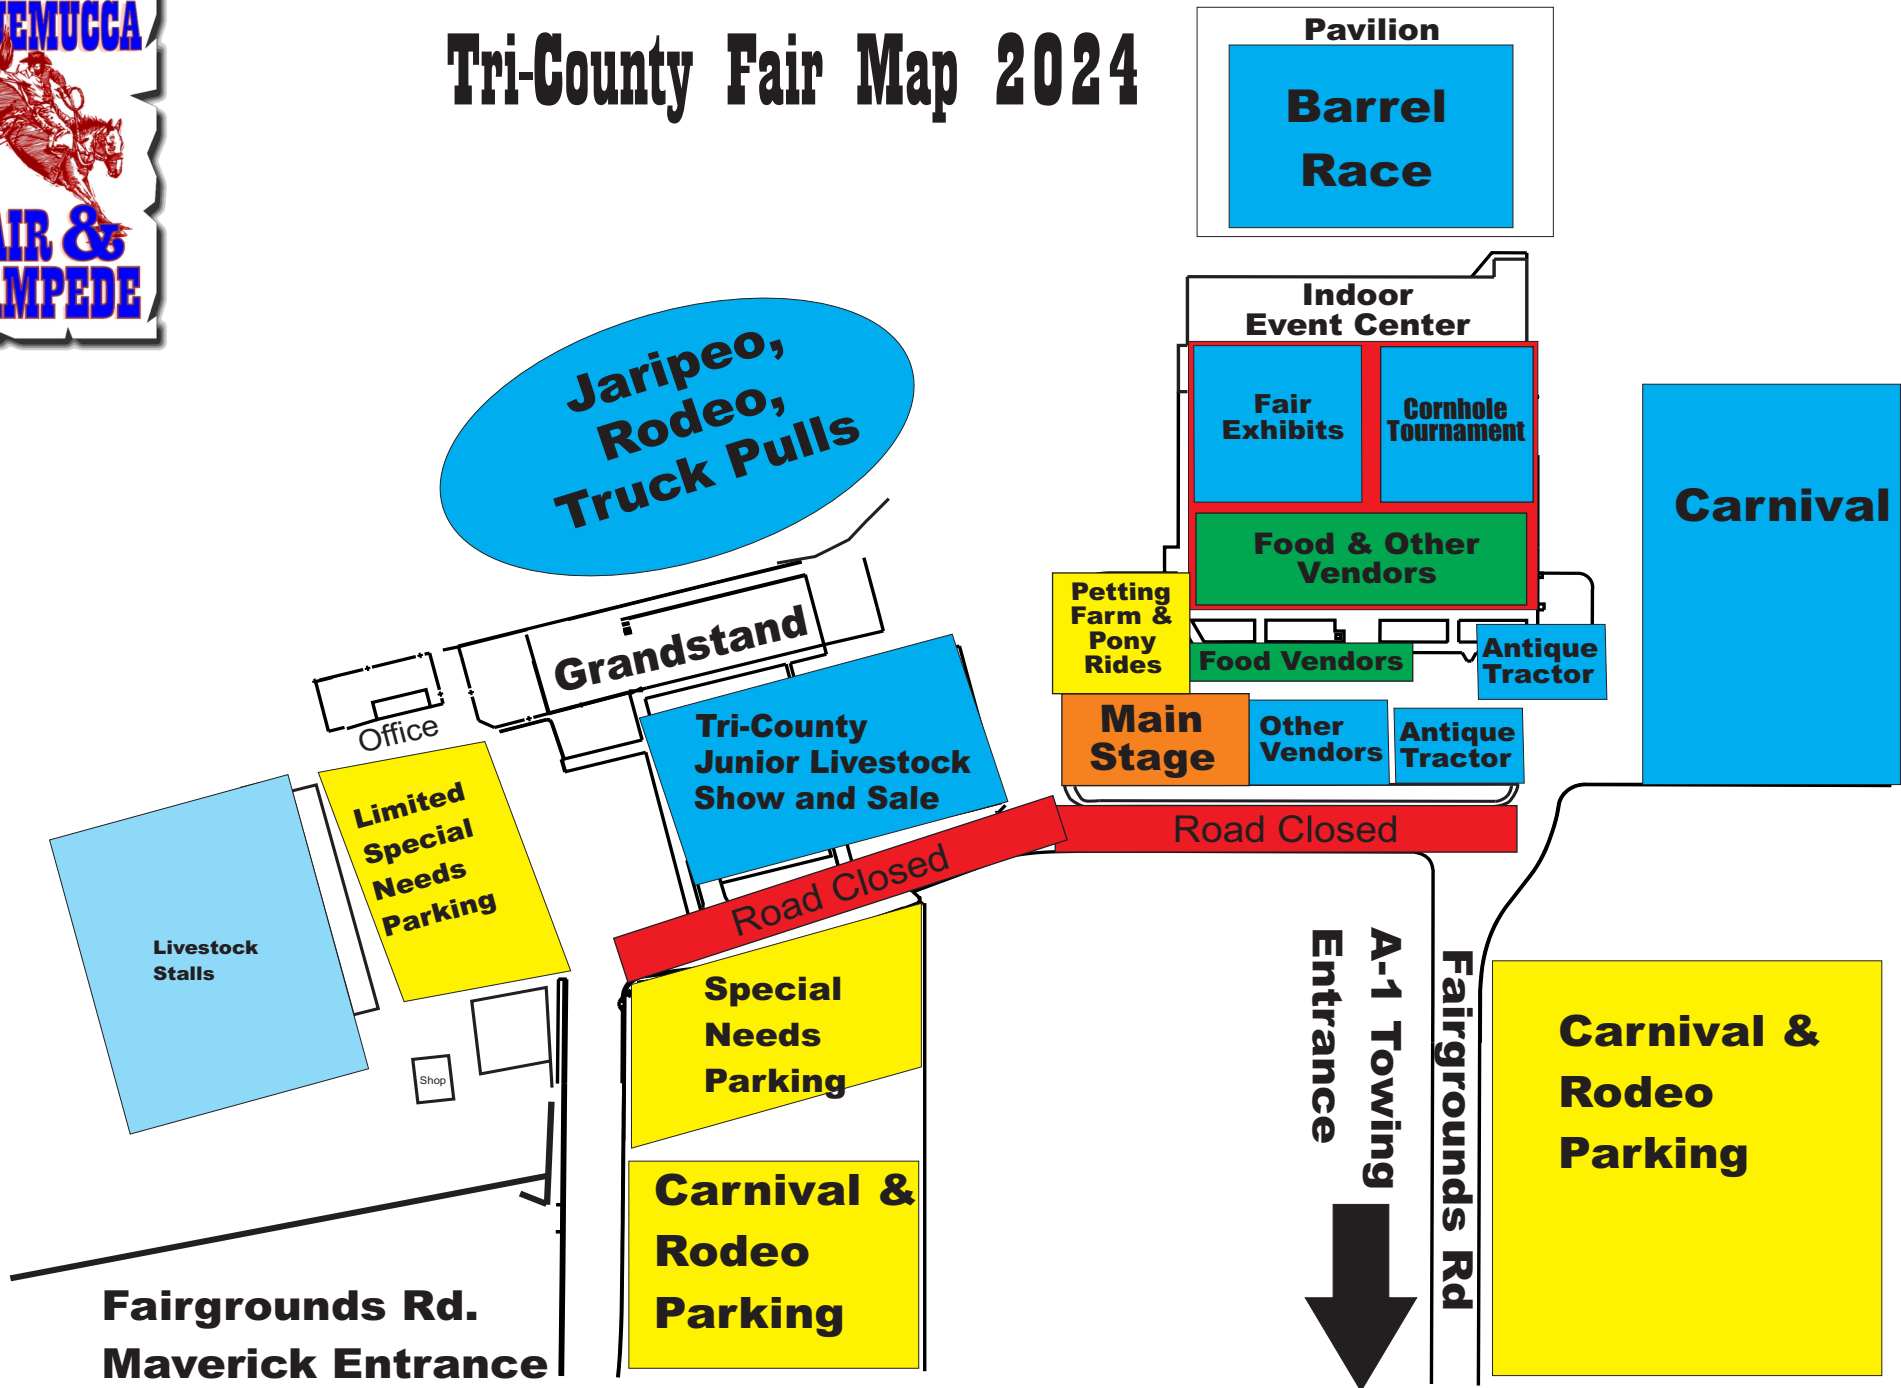

Tri-County Fair Map 2024

Pavilion
Barrel Race

Indoor Event Center
Fair Exhibits | Cornhole Tournament
Food & Other Vendors

Carnival

Petting Farm & Pony Rides

Food Vendors

Antique Tractor

Main Stage

Other Vendors

Antique Tractor

Road Closed

Road Closed

Fairgrounds Rd.
Maverick Entrance

A-1 Towing
Entrance

Fairgrounds Rd

Carnival & Rodeo Parking